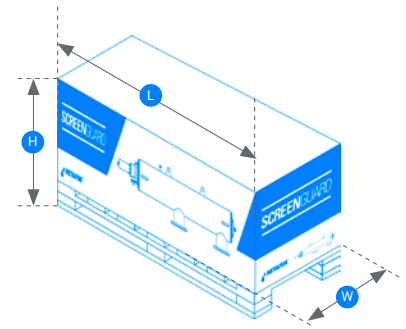

## Benefits & Features

- ✓ Extremely large screen size allows the filter to work with higher flow rates and deal with harsh water conditions
- ✓ Filter body is made from high quality carbon steel with two-layers coating, offering superb corrosion resistance
- ✓ Cover and piston made from durable non-corrosive materials for easy and cost-effective maintenance
- ✓ The filter screen cylinder is molded with stainless-steel 316 screen incorporating a special weave, providing an extra layer of protection to the irrigation system
- ✓ Two different models, Horizontal and Vertical, with multiple filtration area options covering a wide range of flow rates, ensures a perfect fit for different water quality and protection requirements
- ✓ BT (Bluetooth) controller activated with Netafim SG App allows better control of filter performance
- ✓ Multiple connection types that fit perfectly with any irrigation system
- ✓ Different micron rating screens suited for variety of applications

## Applications

- Primary filtration for use with well water and/or single use dripperline applications in multiple water sources
- Primary filtration for micro and open field sprinkler applications in multiple water sources
- Primary filtration for landscaping applications

→ LOGISTIC DATA

MODEL	CONNECTION TYPE	QUANTITY IN BOX	BOX LENGTH (MM) L	BOX HEIGHT (MM) H	BOX WIDTH (MM) W	GROSS WEIGHT PER BOX (KG)			
VERTICAL FILTER	2"	1	1,070	710	520	47			
	3"					BSP / NPT	50		
						ANSI / BSTD / ISO 10	53		
	3" JUMBO					BSP / NPT	54		
						ANSI / BSTD / ISO 10	56		
4"	BSP / NPT / ISO 10	56							
4" JUMBO	ANSI / BSTD / ISO 10	1,620	76	570	76				
HORIZONTAL FILTER	ANSI / BSTD / ISO 10	1	2,220	710	570	119			
						4" JUMBO	2,620	760	156
						6"	2,220	710	127
						6" JUMBO	2,620	760	159
						8"			169
						10"	ANSI / BSTD / ISO 10 / ISO 16	178	